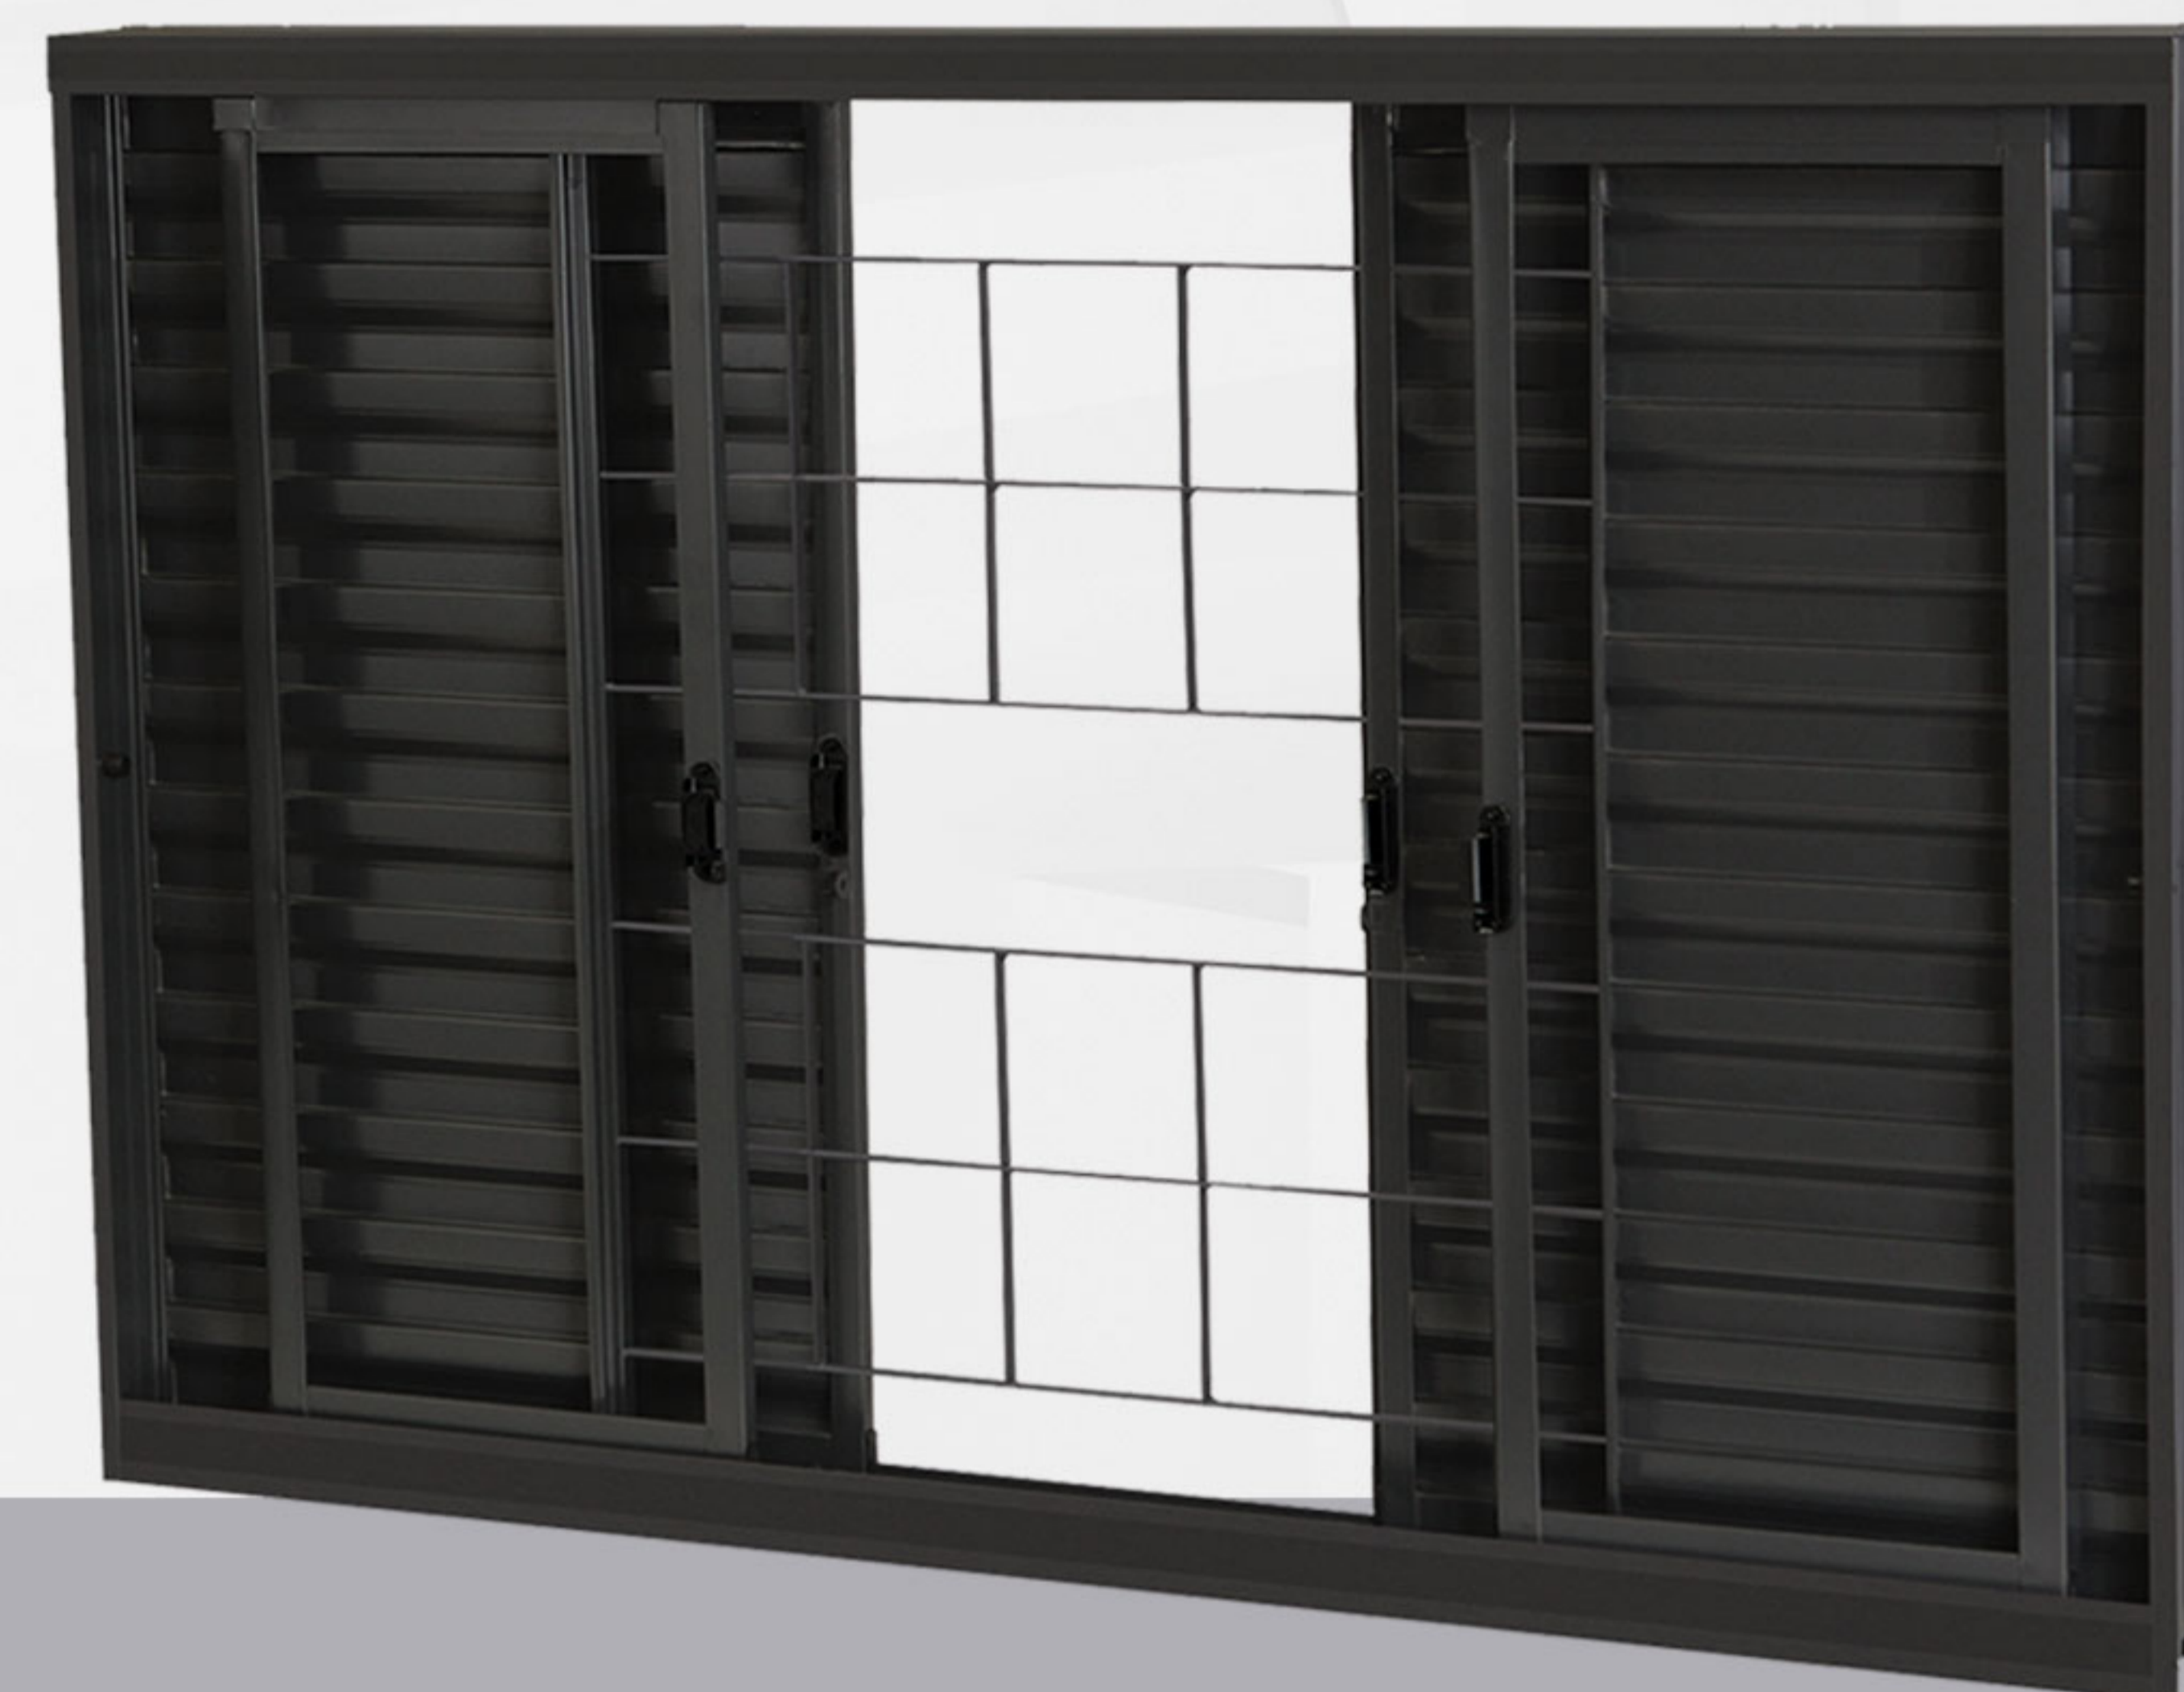

VENEZIANA C/ GRADE

CÓDIGO	MEDIDA	GRADE
7050	100x100x12	Quadr.
7060	120x100x12	Quadr.
7070	150x100x12	Quadr.
927	200x100x12	Quadr.
995962	150x120x12	Quadr.
996207	200x120x12	Quadr.
70045	100x100x14	Quadr.
7062	120x100x14	Quadr.
7072	150x100x14	Quadr.
922	200x100x14	Quadr.
7020	100x100x12	Elo
7030	120x100x12	Elo
7040	150x100x12	Elo
925	200x100x12	Elo
70146	100x100x14	Elo
7032	120x100x14	Elo
7042	150x100x14	Elo
920	200x100x14	Elo
819313	150x120x12	Elo
993513	200x120x12	Elo
7004	100x100x12	Xadrez
7005	120x100x12	Xadrez
7006	150x100x12	Xadrez
997492	150x120x12	Xadrez
924	200x100x12	Xadrez
70046	100x100x14	Xadrez
7063	120x100x14	Xadrez
7064	150x100x14	Xadrez
919	200x100x14	Xadrez

*Medidas: Largura x Altura x Requadro