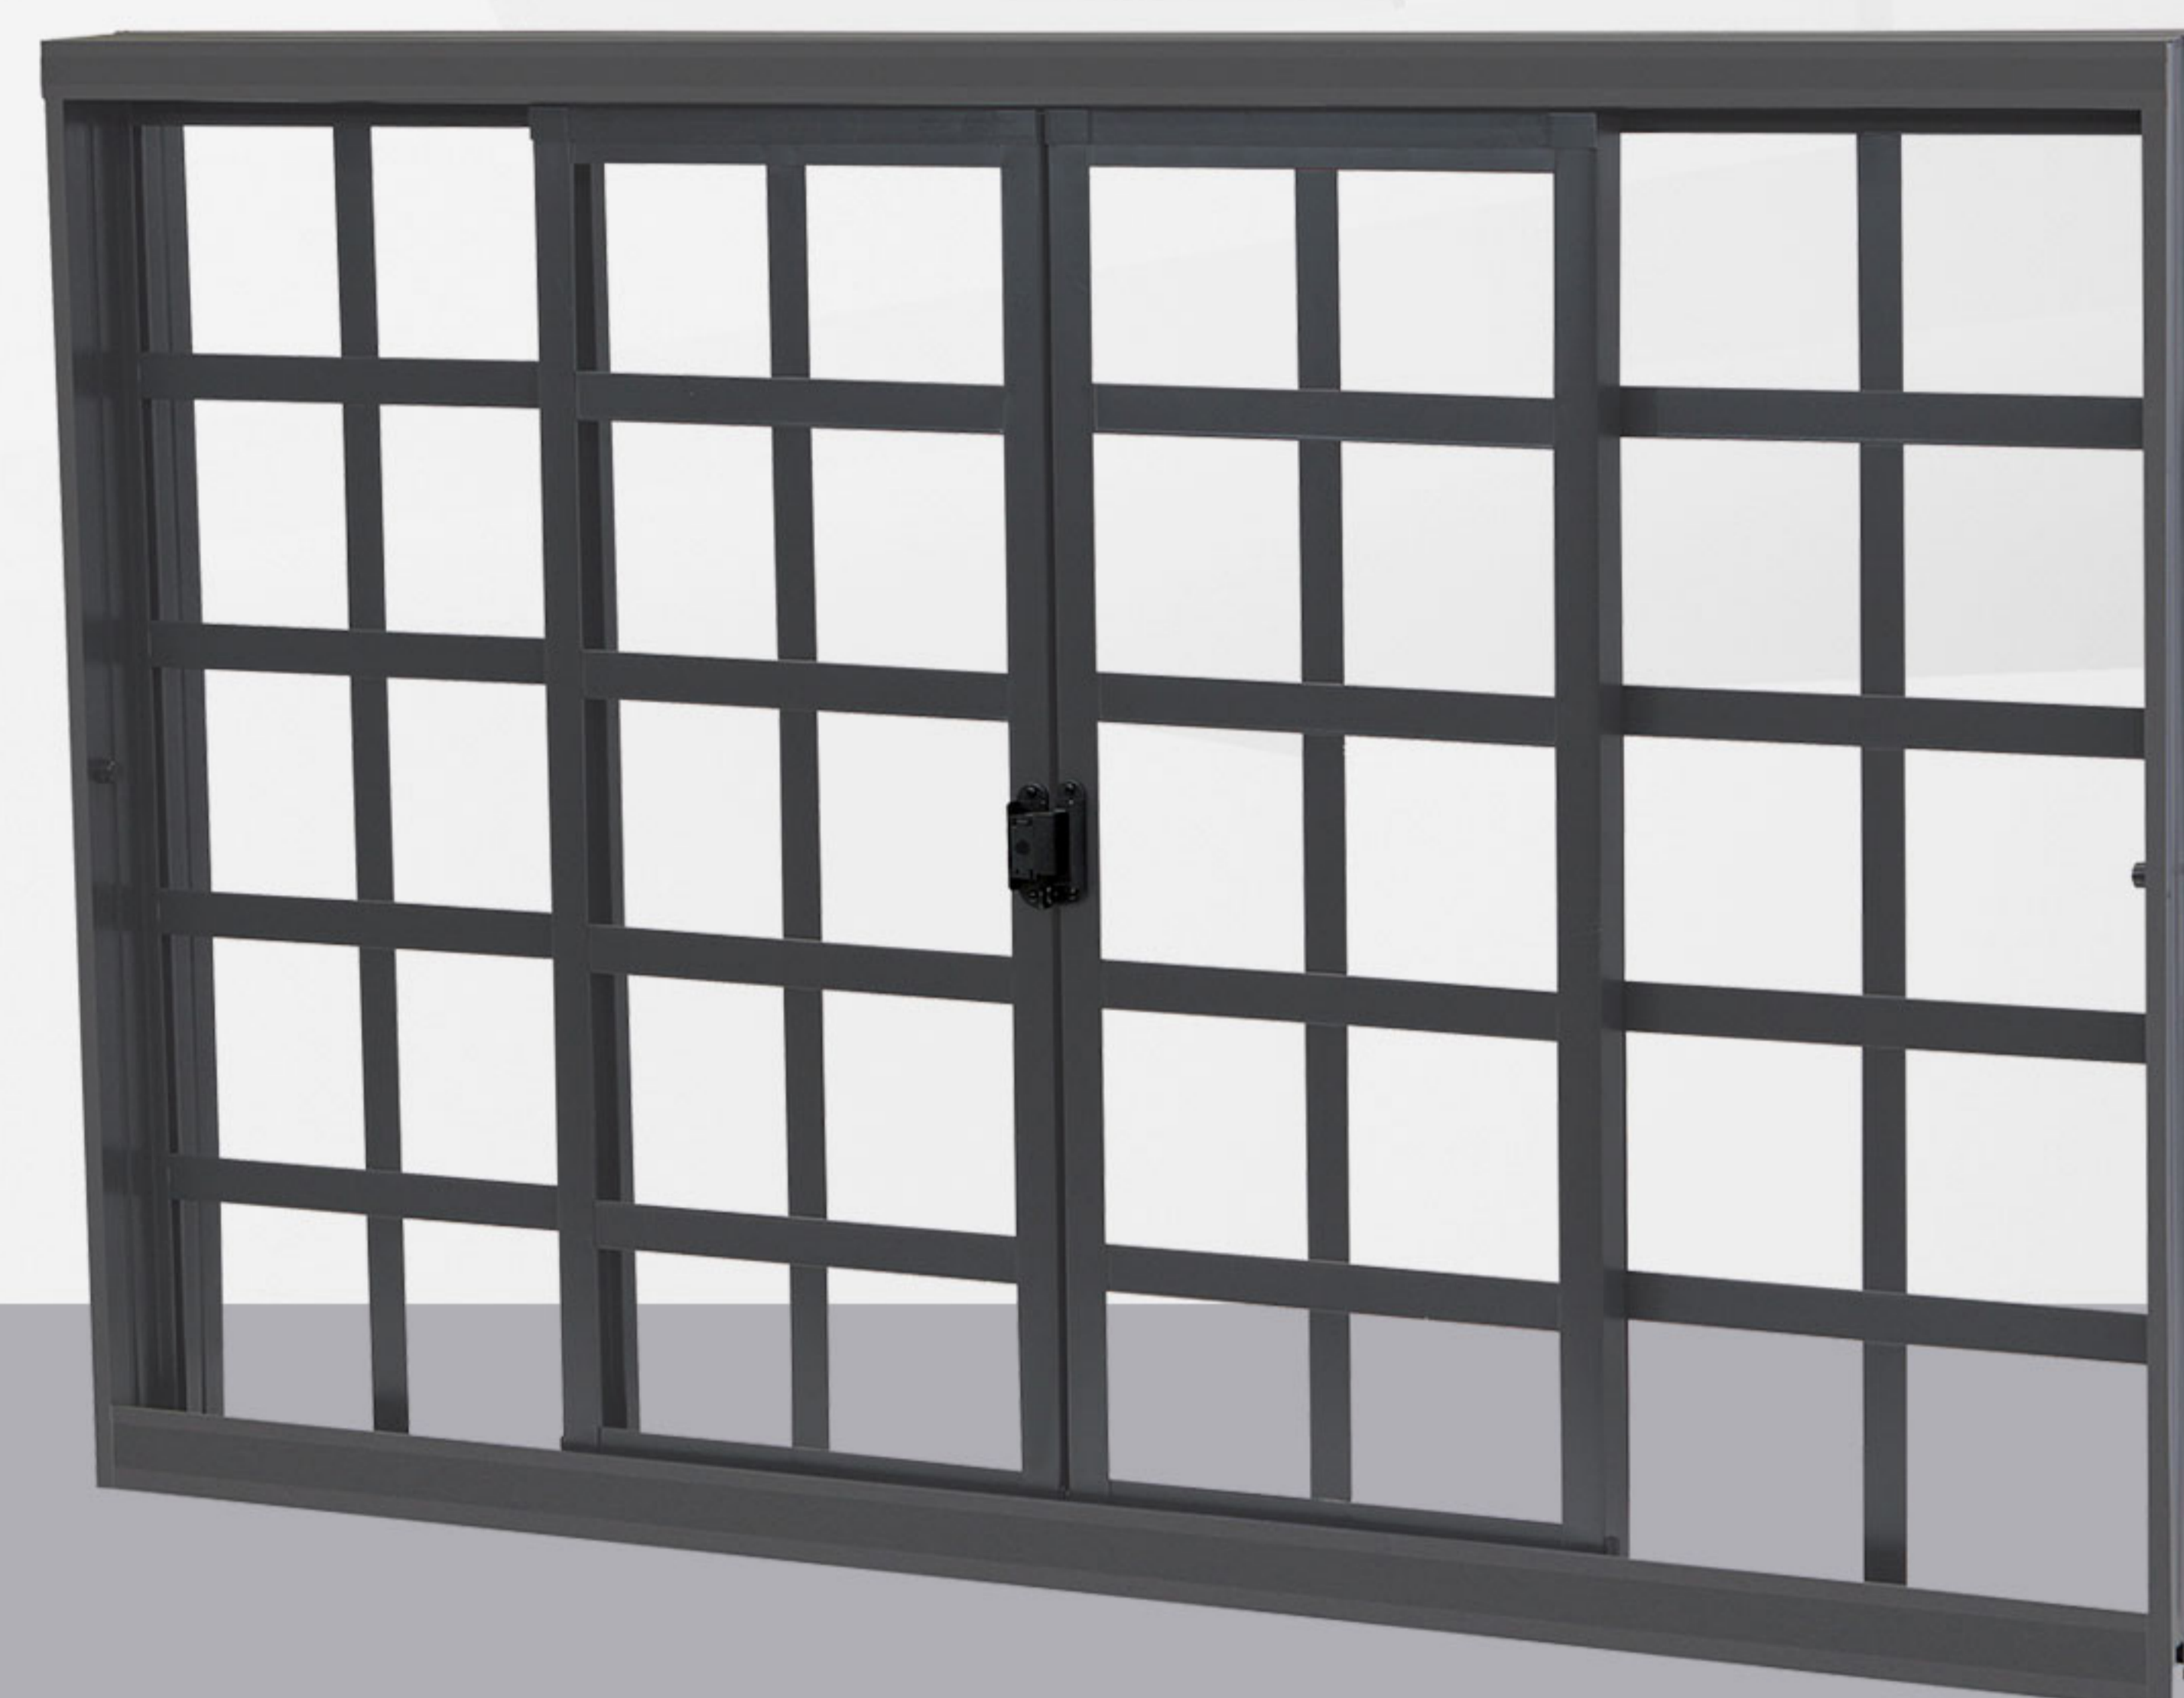

VITRÔ CORRER ROMANO S/ GRADE

CÓDIGO	MEDIDA
283202	100x100x7
283205	120x100x7
283206	150x100x7
283201	100x100x12
119	120x100x12
283203	150x100x12
994119	200x100x12
992704	150x120x12
91520	100x100x14
91521	120x100x14
8043	150x100x14
82145	200x100x14

*Medidas: Largura x Altura x Requadro